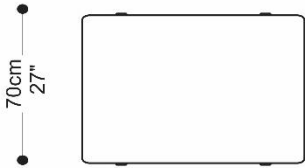

SOFÁ 1B 2 ASSENTOS

SOFÁ SB 1ASSENTO

SOFÁ
COLE

BRETON

SOFÁ SB 2 ASSENTOS

SOFÁ CANTO

SOFÁ COLE

BRETON

SOFÁ CHAISE

103|113|123|133cm
41|44|48|52"

160cm
63"

PUFF

100cm
39"

70cm
27"

SOFÁ
COLE

BRETON