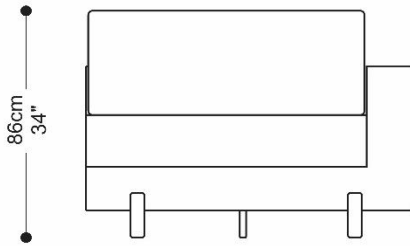

SOFÁ 1B 2 ASSENTOS

SOFÁ SB 1ASSENTO

SOFÁ
COLE

BRETON

SOFÁ SB 2 ASSENTOS

SOFÁ CANTO

SOFÁ COLE

BRETON

SOFÁ CHAISE

103|113|123|133cm
41|44|48|52"

160cm
63"

PUFF

100cm
39"

70cm
27"

SOFÁ
COLE

BRETON