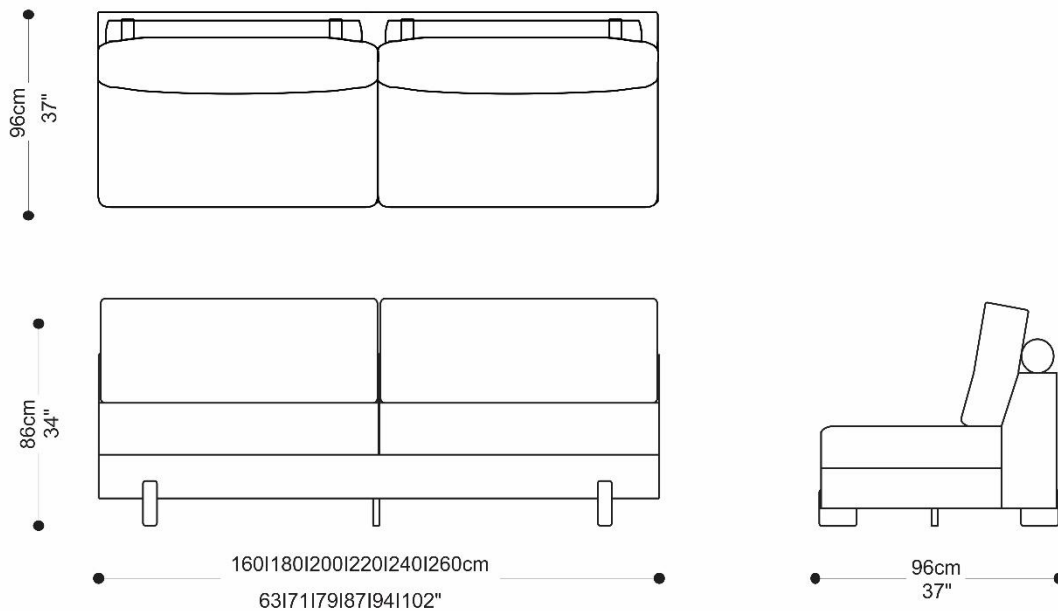

SOFÁ 1B 2 ASSENTOS

SOFÁ SB 1ASSENTO

SOFÁ
COLE

BRETON

SOFÁ SB 2 ASSENTOS

SOFÁ CANTO

SOFÁ COLE

BRETON

SOFÁ CHAISE

103|113|123|133cm
41|44|48|52"

160cm
63"

PUFF

100cm
39"

70cm
27"

SOFÁ
COLE

BRETON