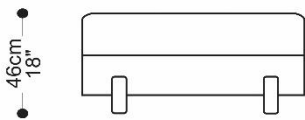

SOFÁ 1B 2 ASSENTOS

SOFÁ SB 1ASSENTO

SOFÁ
COLE

BRETON

SOFÁ SB 2 ASSENTOS

SOFÁ CANTO

SOFÁ COLE

BRETON

SOFÁ CHAISE

103|113|123|133cm
41|44|48|52"

160cm
63"

PUFF

100cm
39"

70cm
27"

SOFÁ
COLE

BRETON