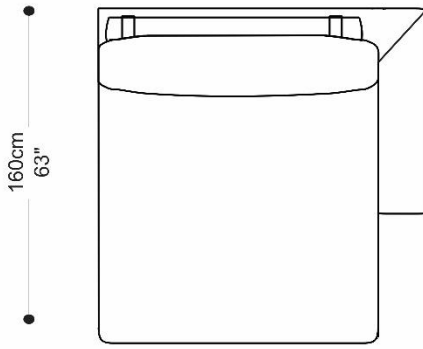

BRETON

SOFA
COLE

SOFA
COLE

BRETON

SOFÁ 2B

SOFÁ 1B 1 ASSENTO

SOFÁ
COLE

BRETON

SOFÁ 1B 2 ASSENTOS

SOFÁ SB 1ASSENTO

SOFÁ
COLE

BRETON

SOFÁ SB 2 ASSENTOS

SOFÁ CANTO

SOFÁ COLE

BRETON

SOFÁ CHAISE

103|113|123|133cm
41|44|48|52"

160cm
63"

PUFF

100cm
39"

70cm
27"

SOFÁ
COLE

BRETON