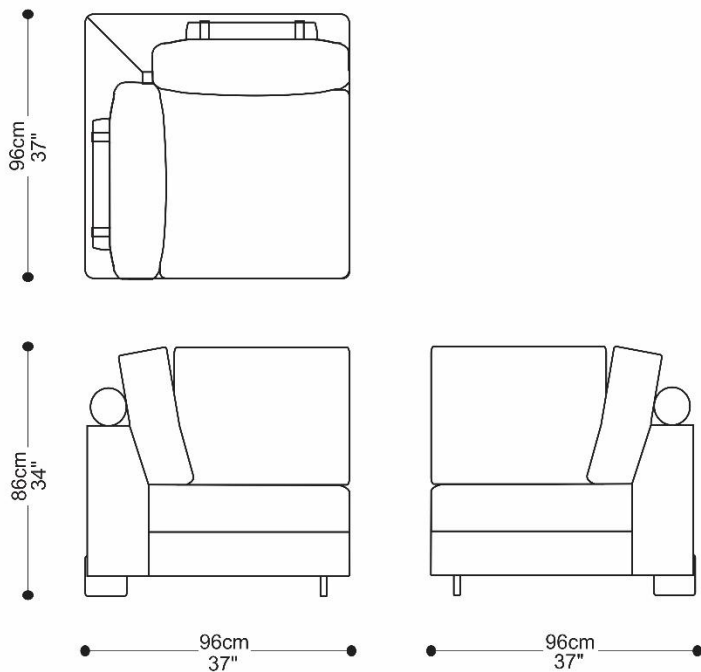

BRETON

SOFA
COLE

SOFA
COLE

BRETON

SOFÁ 2B

SOFÁ 1B 1 ASSENTO

SOFÁ
COLE

BRETON

SOFÁ 1B 2 ASSENTOS

SOFÁ SB 1ASSENTO

SOFÁ
COLE

BRETON

SOFÁ SB 2 ASSENTOS

SOFÁ CANTO

SOFÁ COLE

BRETON

SOFÁ CHAISE

103|113|123|133cm
41|44|48|52"

160cm
63"

PUFF

100cm
39"

70cm
27"

SOFÁ
COLE

BRETON